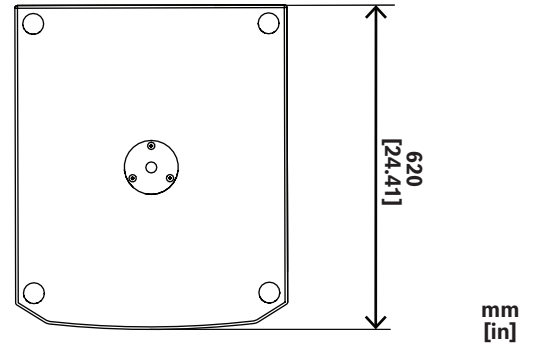

The universal appeal of EVIVA 18SP is backed by a range of existing accessories. PCL35 and ASP-58 poles fit the subwoofer's M20 threaded mount.

Technical specifications

Frequency response (-3 dB) (Hz) ¹	45 Hz – 150 Hz
Frequency range (-10 dB) (Hz) ²	38 Hz – 200 Hz
Maximum sound pressure level at a distance of 1 m (dB) ³	132 dB
Amplifier rating (W)	1000 W
Power consumption (V, Hz) ⁴	100 - 240 V~, 50 - 60 Hz, 0.6 - 0.4 A
LF transducer size (in)	18 in
LF transducer magnet material	Ferrite
Crossover frequency (Hz)	100 Hz (default) 150 Hz (optional)

Connector type	(2) XLR/TRS combo jack line input (2) XLR pass through output
Enclosure	15 mm plywood, internally braced, with textured paint
Grille material	Powder coated steel
Color	Black
Dimensions (H x W x D) (mm)	597 mm x 520 mm x 620 mm
Dimensions (H x W x D) (in)	23.50 in x 20.47 in x 24.41 in
Shipping dimensions (H x W x D) (mm)	650 mm x 602 mm x 674 mm
Shipping dimensions (H x W x D) (in)	25.59 in x 23.70 in x 26.54 in
Weight (kg)	30.7 kg
Weight (lb)	67.60 lb
Shipping weight (kg)	36.9 kg
Shipping weight (lb)	81.3 lb

Frequency response

Dimensions

Ordering information

EVIVA18SP-US 18" powered subwoofer, US cord
United States cord, NEMA 5-15P (IEC Type B), black
Order number **EVIVA18SP-US | F.01U.426.601**

EVIVA18SP-EU 18" powered subwoofer, EU cord
Europe cord, LP34A CEE 7/7 (IEC Types E & F), black
Order number **EVIVA18SP-EU | F.01U.426.602**