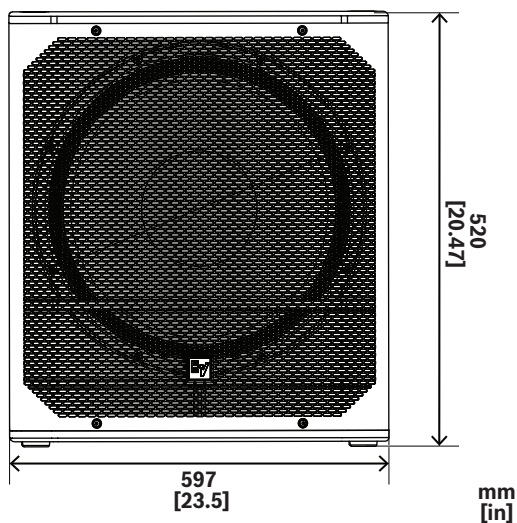

The universal appeal of EVIVA 18SP is backed by a range of existing accessories. PCL35 and ASP-58 poles fit the subwoofer's M20 threaded mount.

Technical specifications

Frequency response (-3 dB) (Hz) ¹	45 Hz – 150 Hz
Frequency range (-10 dB) (Hz) ²	38 Hz – 200 Hz
Maximum sound pressure level at a distance of 1 m (dB) ³	132 dB
Amplifier rating (W)	1000 W
Power consumption (V, Hz) ⁴	100 - 240 V~, 50 - 60 Hz, 0.6 - 0.4 A
LF transducer size (in)	18 in
LF transducer magnet material	Ferrite
Crossover frequency (Hz)	100 Hz (default) 150 Hz (optional)

Connector type	(2) XLR/TRS combo jack line input (2) XLR pass through output
Enclosure	15 mm plywood, internally braced, with textured paint
Grille material	Powder coated steel
Color	Black
Dimensions (H x W x D) (mm)	597 mm x 520 mm x 620 mm
Dimensions (H x W x D) (in)	23.50 in x 20.47 in x 24.41 in
Shipping dimensions (H x W x D) (mm)	650 mm x 602 mm x 674 mm
Shipping dimensions (H x W x D) (in)	25.59 in x 23.70 in x 26.54 in
Weight (kg)	30.7 kg
Weight (lb)	67.60 lb
Shipping weight (kg)	36.9 kg
Shipping weight (lb)	81.3 lb

- 1) Half-space measurement using music DSP preset.
- 2) Half-space measurement at 1 m.
- 3) Maximum SPL is measured at 1 m using broadband pink noise at maximum output.
- 4) Current rating is 1/8 power.

Frequency response

Dimensions

Ordering information

EVIVA18SP-US 18" powered subwoofer, US cord
United States cord, NEMA 5-15P (IEC Type B), black
Order number **EVIVA18SP-US | F.01U.426.601**

EVIVA18SP-EU 18" powered subwoofer, EU cord
Europe cord, LP34A CEE 7/7 (IEC Types E & F), black
Order number **EVIVA18SP-EU | F.01U.426.602**