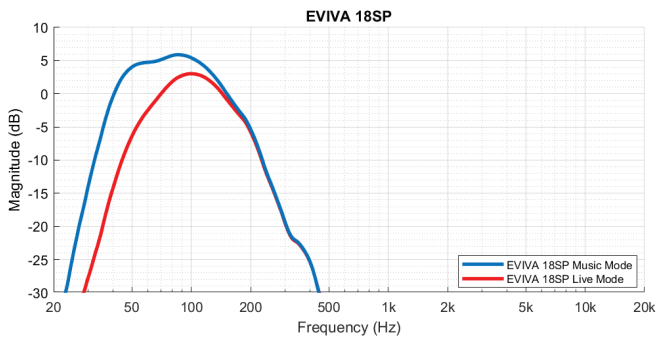

Connector type	(2) XLR/TRS combo jack line input (2) XLR pass through output
Enclosure	15 mm plywood, internally braced, with textured paint
Grille material	Powder coated steel
Color	Black
Dimensions (H x W x D) (mm)	597 mm x 520 mm x 620 mm
Dimensions (H x W x D) (in)	23.50 in x 20.47 in x 24.41 in
Shipping dimensions (H x W x D) (mm)	650 mm x 602 mm x 674 mm
Shipping dimensions (H x W x D) (in)	25.59 in x 23.70 in x 26.54 in
Weight (kg)	30.7 kg
Weight (lb)	67.60 lb
Shipping weight (kg)	36.9 kg
Shipping weight (lb)	81.3 lb

1) Half-space measurement using music DSP preset.
2) Half-space measurement at 1 m.
3) Maximum SPL is measured at 1 m using broadband pink noise at maximum output.
4) Current rating is 1/8 power.

Frequency response